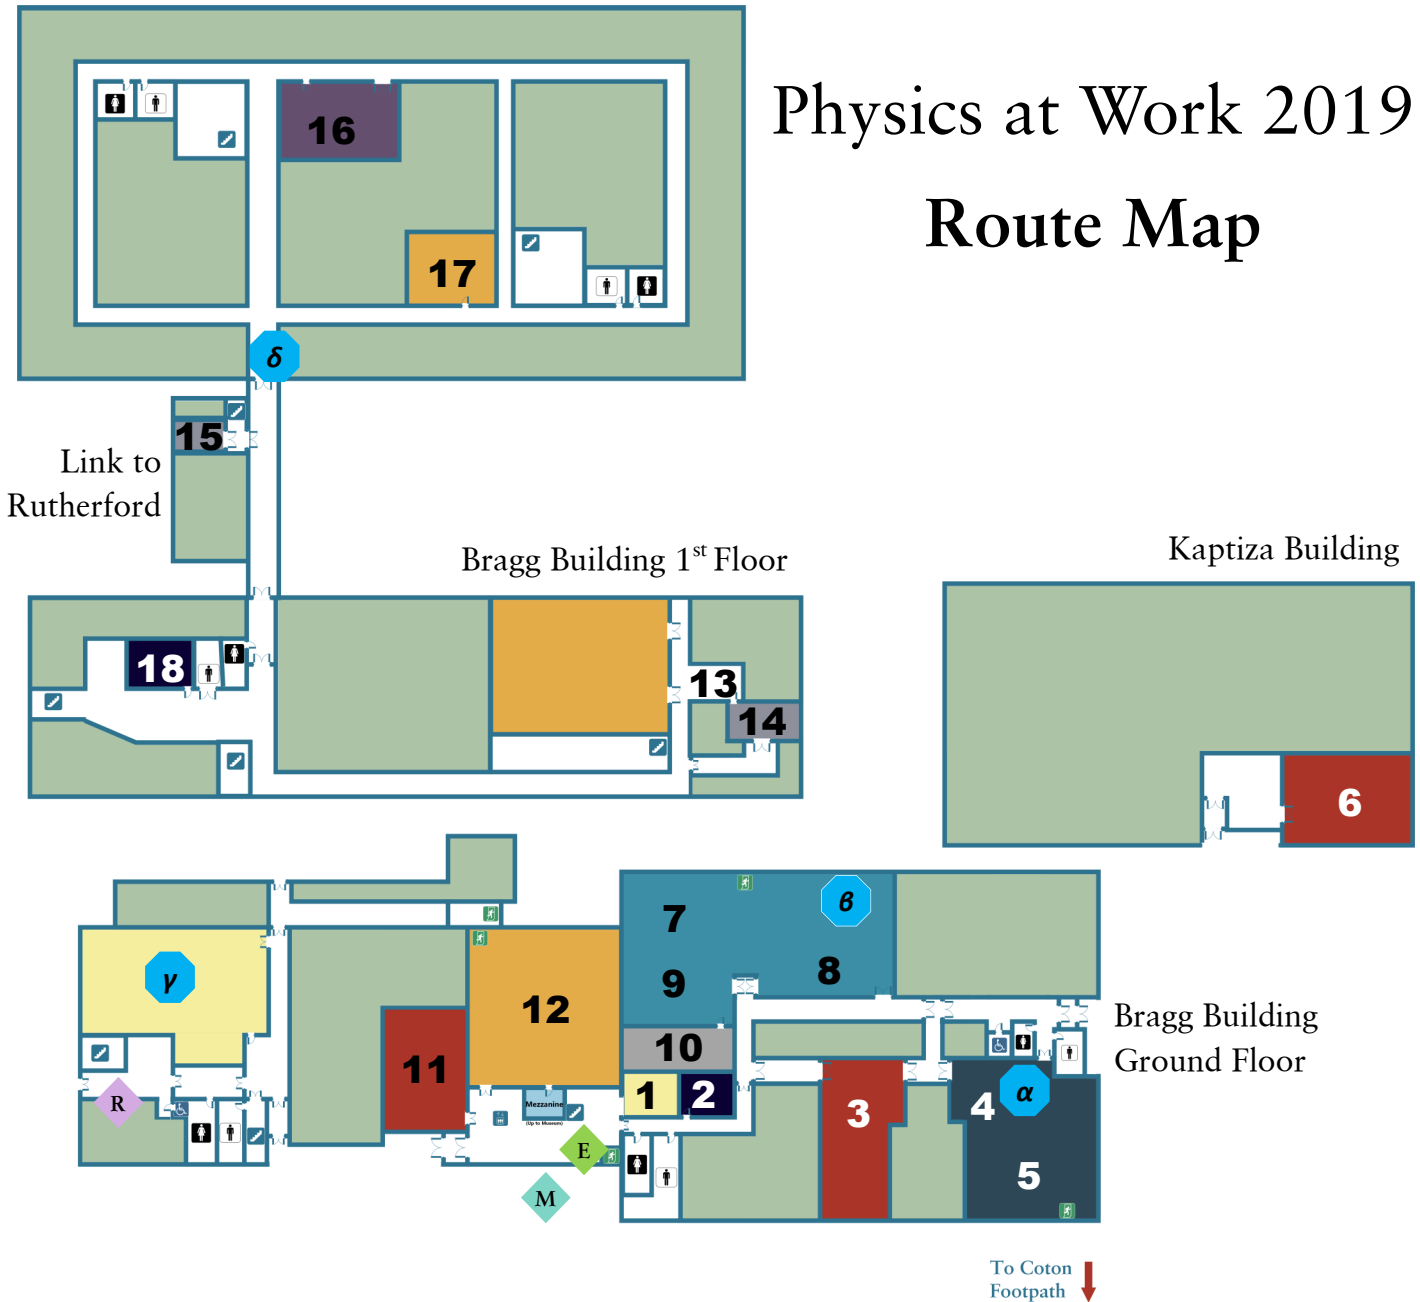

Rutherford Building 1st Floor

Physics at Work 2019 Route Map

Drink Stations: α β γ δ

Toilets:

Exhibitor's Drinks: E

Registration Marquee: M

Department Reception: R

1. Domino
2. QM
3. Seeing with Atoms
4. Materials
5. Team Crocodile
6. OE
7. Earth Sciences
8. Medical Mavericks
9. LSC/CDT
10. NPL
11. AWE
12. Fracture
13. Mathworks
14. Isaac Physics
15. Astrophysics
16. British Antarctic Survey
17. Rolls-Royce
18. How Materials Break?